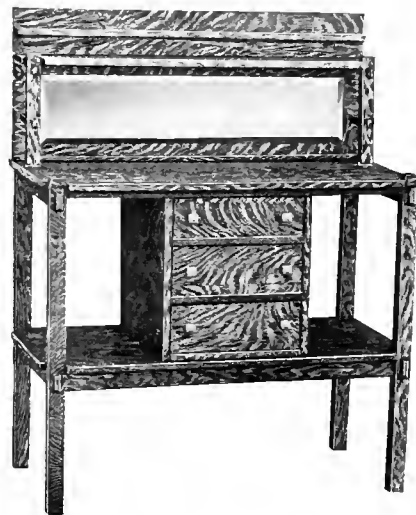

Buffet No. 5050.

Quartered Oak, Finished Golden and
Weathered.
8x36 in. Bevel Plate. 20x40 in. Top.
Weight 155 lbs.
Price $23.00.